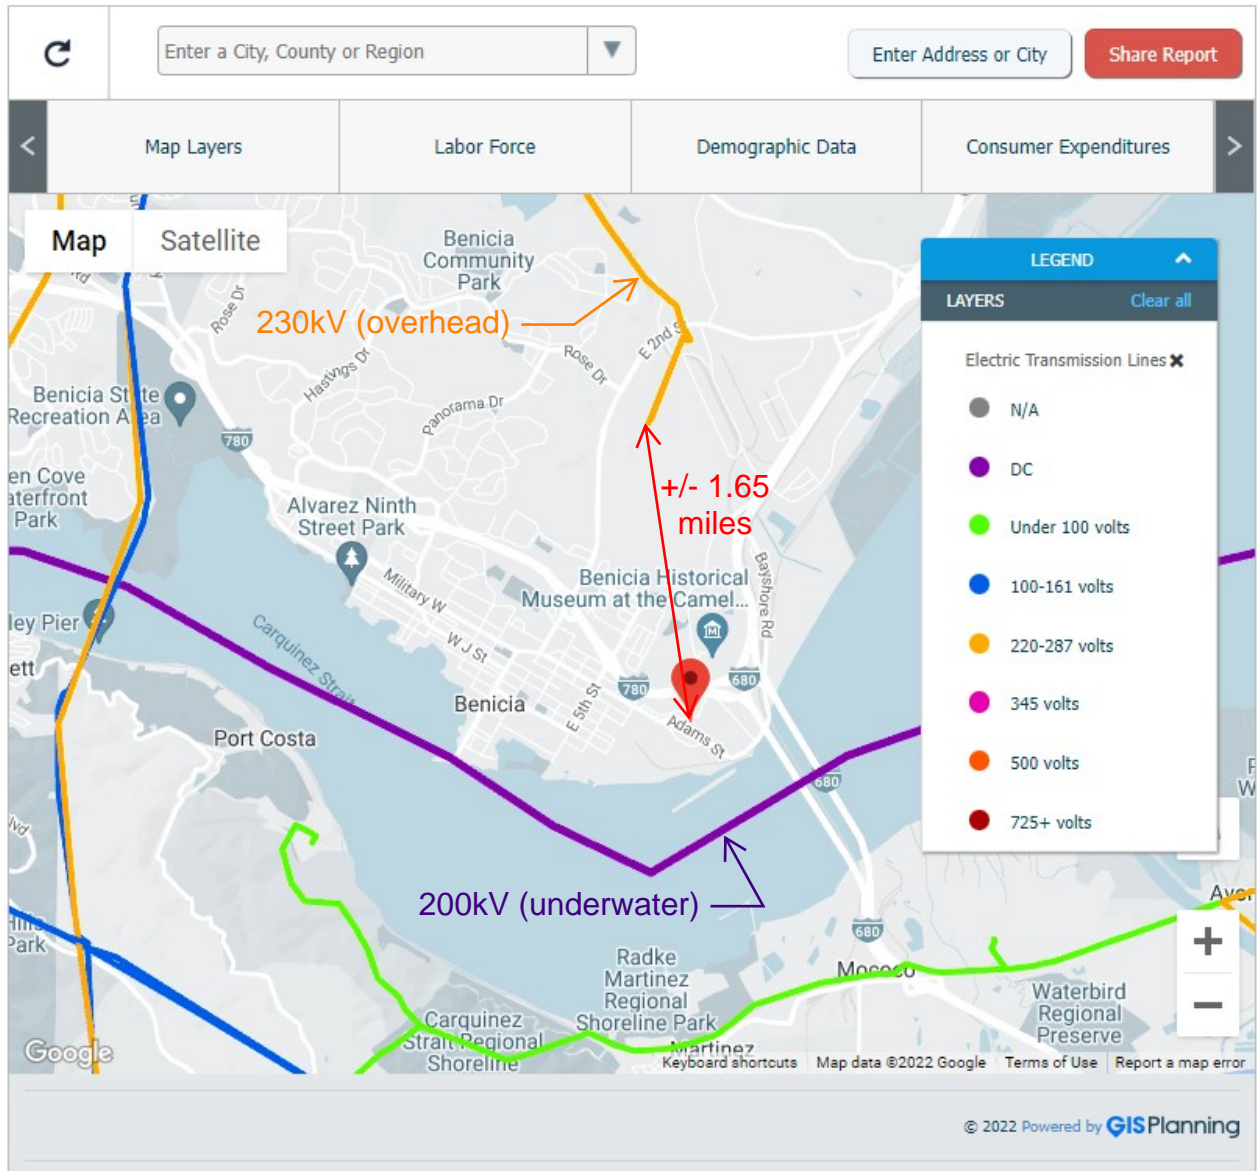

ELECTRIC TRANSMISSION LINE EXHIBIT

JEFFERSON RIDGE

BENICIA, CA

https://pge.com/en_US/large-business/services/economic-development/opportunities/sitetool.page

The above facility map was obtained from PG&E's website and shows existing electric transmission lines nearest to the project site. Note there is no scale available on the map.