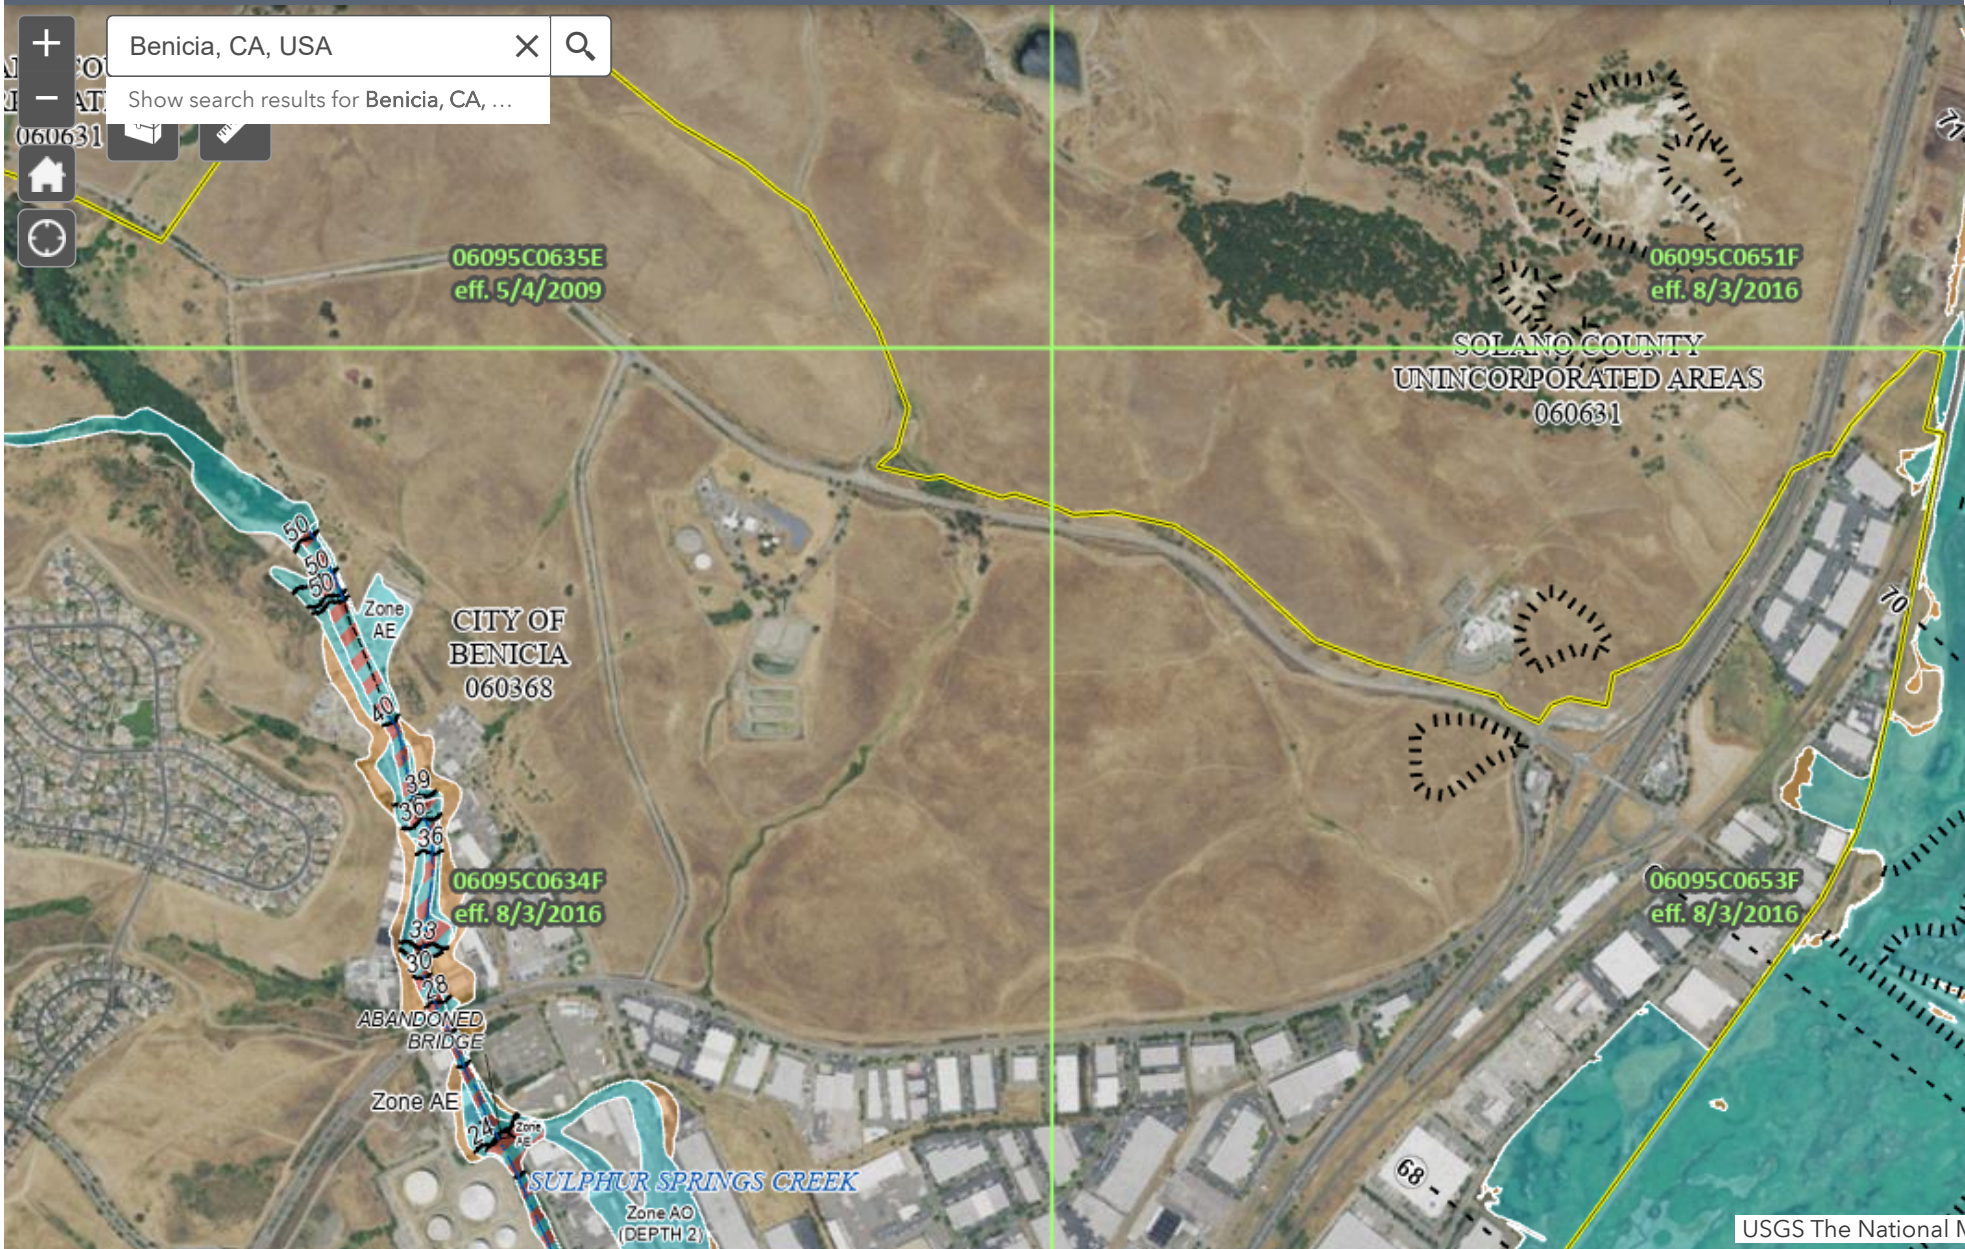

FEMA's National Flood Hazard Layer (NFHL) Viewer

with Web AppBuilder for ArcGIS

+ - 060631

Benicia, CA, USA X Q

Show search results for Benicia, CA, ...

Home Refresh

0.2mi

-122.092 38.095 Degrees