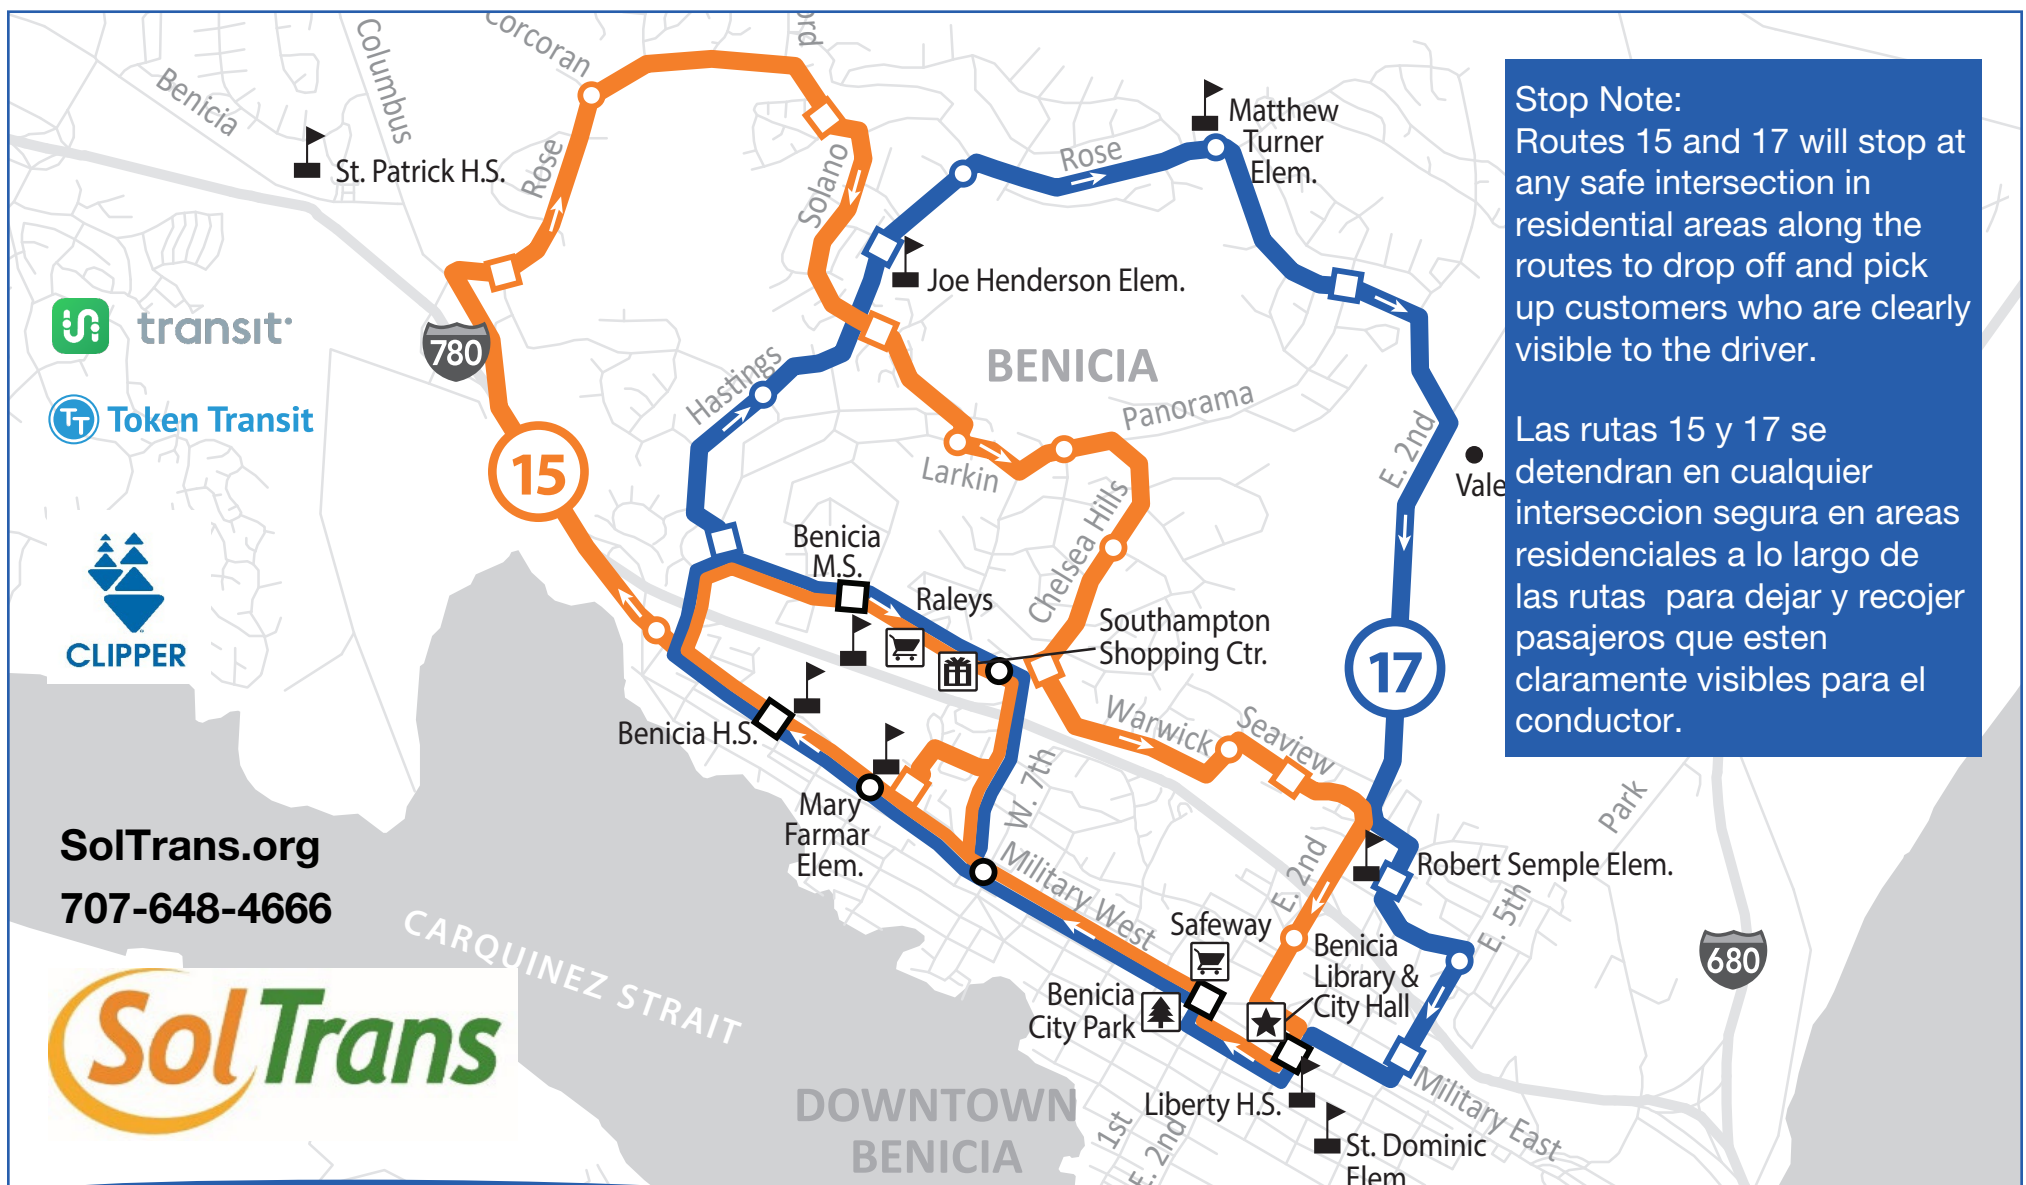

ROUTE 17 MONDAY – FRIDAY / LUNES – VIERNES

Military & First	Southampton & Hastings	Hastings Joe Henderson Elementary	Rose & Panorama	E 3rd & Viewmont Robert Semple Elementary	East 5th & East N	Military & First	Military West Benicia High	Southampton Benicia Middle
MONDAY - FRIDAY MORNING / LUNES - VIERNES MAÑANA								
7:08	7:13	7:18	7:22	7:30	7:33	7:37	7:46	7:51
-	7:56	8:01	8:05	8:13	8:16	8:20	8:24	8:29
Southampton Benicia Middle	Military West Benicia High	Southampton & Hastings	Hastings Joe Henderson Elementary	Rose & Panorama	E 3rd & Viewmont Robert Semple Elementary	East 5th & East N	Military & First	
MONDAY - THURSDAY AFTERNOON / LUNES - JUEVES POR LA TARDE								
3:10	3:32	3:36	3:41	3:44	3:50	3:53	3:57	
-	4:00	4:04	4:09	4:12	4:18	4:21	4:25	
FRIDAY AFTERNOON / VIERNES POR LA TARDE								
1:10	1:35	1:39	1:44	1:47	1:53	1:56	2:00	
-	3:45	3:49	3:54	3:57	4:03	4:06	4:10	

Routes 15 and 17 operate on school weekdays only.

PM trips indicated in bold / Viajes PM indican en negrita

Stop Note:
Routes 15 and 17 will stop at any safe intersection in residential areas along the routes to drop off and pick up customers who are clearly visible to the driver.

Las rutas 15 y 17 se detendrán en cualquier intersección segura en áreas residenciales a lo largo de las rutas para dejar y recoger pasajeros que estén claramente visibles para el conductor.

SolTrans.org
707-648-4666